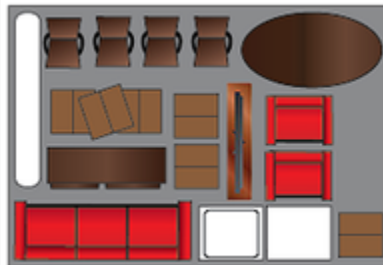

# SIZING GUIDE

**5 x 10**  
(50 sq. ft.)

**PICTURE A LARGE WALK-IN CLOSET**

Will hold a small 1 bedroom apartment or 100 file boxes. Good for furniture items, boxes, file cabinets etc.

**10 x 10**  
(100 sq. ft.)

**PICTURE AN AVERAGE BEDROOM**

Will hold a large 1 bedroom apartment or 3 rooms of furniture. Good for a few couches, an entertainment center, desks, mattresses, and cabinets.

**10 x 15**  
(150 sq. ft.)

**PICTURE A LARGE BEDROOM**

Will hold a 2 bedroom apartment or 4 rooms of furniture. Good for a living room set, bedroom set, dressers, boxes and other large furniture.

**10 x 20**  
(200 sq. ft.)

**PICTURE A SMALL 1-CAR GARAGE**